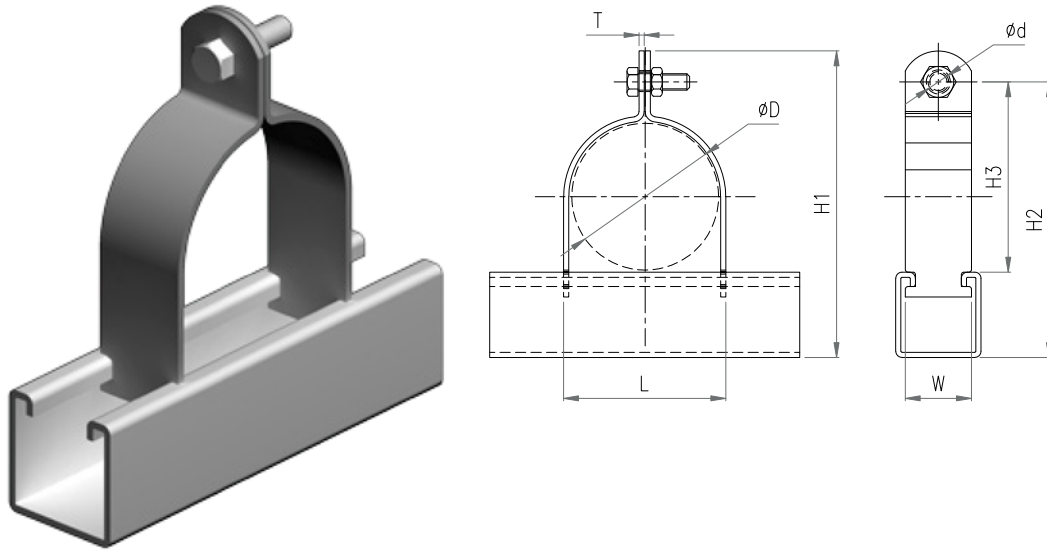

PIPE SUPPORTS

2 PIECE PIPE CLAMPS

ORDERING CODE

PART NO	PIPE SIZE	DIMENSION	Box Qty
ITPC08H	8CU	32 X 1.6	200
ITPC11H	11CU	32 X 1.6	200
ITPC14H	14CU	32 X 1.6	100
ITPC17H	17CU	32 X 1.6	100
ITPC19H	19CU	32 X 1.6	100
ITPC21H	15NB	32 X 1.6	100
ITPC22H	22	32 X 1.6	100
ITPC25H	25CU	32 X 1.6	100
ITPC27H	20NB	32 X 1.6	100
ITPC29H	29NS	32 X 2.0	100
ITPC32H	32CU	32 X 2.0	100
ITPC35H	25NB	32 X 2.0	100
ITPC38H	40CU	32 X 2.0	100
ITPC43H	32NB	32 X 2.0	100
ITPC49H	40NB	32 X 2.0	100
ITPC51H	50CU	32 X 2.5	100
ITPC54H	54NS	32 X 2.5	100

PART NO	PIPE SIZE	DIMENSION	Box Qty
ITPC57H	57NS	32 X 2.5	100
ITPC60H	50NB	32 X 2.5	100
ITPC64H	65CU	32 X 2.5	100
ITPC67H	67NS	32 X 2.5	100
ITPC70H	70NS	32 X 2.5	100
ITPC73H	65NB	32 X 2.5	100
ITPC76H	65NB/80CU	32 X 2.5	100
ITPC79H	79NS	32 X 2.5	100
ITPC83H	83NS	32 X 2.5	100
ITPC86H	86NS	32 X 2.5	100
ITPC89H	80NB	32 X 2.5	100
ITPC92H	92NS	32 X 2.5	100
ITPC95H	95NS	32 X 2.5	100
ITPC98H	98NS	32 X 2.5	100
ITPC102H	102CU	32 X 2.5	100
ITPC105H	105NS	32 X 2.5	100
ITPC108H	108NS	32 X 2.5	100

NOTE: Non Standard finish are available upon request and are made-to-order. They cannot be returned once the order is processed.

PIPE SUPPORTS

2 PIECE PIPE CLAMPS

PART NO	PIPE SIZE	DIMENSION	Box Qty
ITPC114H	100NB	32 X 2.5	25
ITPC117H	117NS	32 X 2.5	25
ITPC121H	121NS	32 X 2.5	25
ITPC127H	125CU	32 X 2.5	25
ITPC133H	133NS	32 X 2.5	25
ITPC140H	125NB	32 X 2.5	25
ITPC146H	146NS	32 X 2.5	25
ITPC152H	152CU	32 X 2.5	25
ITPC159H	159NS	32 X 2.5	25
ITPC165H	150NB	32 X 2.5	25
ITPC171H	171NS	32 X 2.5	25
ITPC178H	178NS	32 X 2.5	25

PART NO	PIPE SIZE	DIMENSION	Box Qty
ITPC191H	190NS	32 X 2.5	25
ITPC203H	200CU	32 X 2.5	25
ITPC220H	200NB	32 X 2.5	25
ITPC228H	228NS	32 X 2.5	25
ITPC240H	240NS	32 X 2.5	25
ITPC252H	252CU	32 X 2.5	25
ITPC268H	268NS	32 X 2.5	25
ITPC275H	250NB	32 X 2.5	25
ITPC302H	300CU	32 X 2.5	25
ITPC315H	315NS	32 X 2.5	25
ITPC324H	300NB	32 X 2.5	25