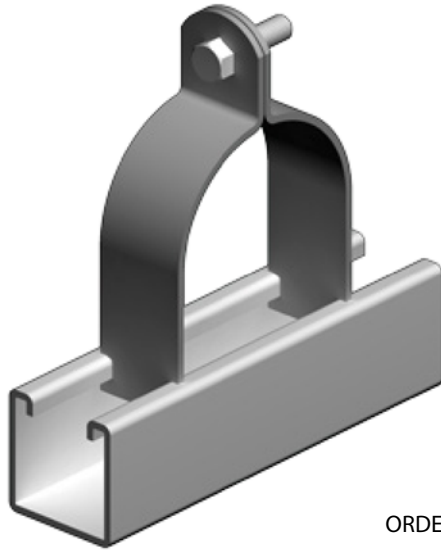

PIPE SUPPORTS

2 PIECE PIPE CLAMPS

ORDERING CODE

PART NO	PIPE SIZE	DIMENSION	Box Qty
ITPC08H	8CU	32 X 1.6	200
ITPC11H	11CU	32 X 1.6	200
ITPC14H	14CU	32 X 1.6	100
ITPC17H	17CU	32 X 1.6	100
ITPC19H	19CU	32 X 1.6	100
ITPC21H	15NB	32 X 1.6	100
ITPC22H	22	32 X 1.6	100
ITPC25H	25CU	32 X 1.6	100
ITPC27H	20NB	32 X 1.6	100
ITPC29H	29NS	32 X 2.0	100
ITPC32H	32CU	32 X 2.0	100
ITPC35H	25NB	32 X 2.0	100
ITPC38H	40CU	32 X 2.0	100
ITPC43H	32NB	32 X 2.0	100
ITPC49H	40NB	32 X 2.0	100
ITPC51H	50CU	32 X 2.5	100
ITPC54H	54NS	32 X 2.5	100

PART NO	PIPE SIZE	DIMENSION	Box Qty
ITPC57H	57NS	32 X 2.5	100
ITPC60H	50NB	32 X 2.5	100
ITPC64H	65CU	32 X 2.5	100
ITPC67H	67NS	32 X 2.5	100
ITPC70H	70NS	32 X 2.5	100
ITPC73H	65NB	32 X 2.5	100
ITPC76H	65NB/80CU	32 X 2.5	100
ITPC79H	79NS	32 X 2.5	100
ITPC83H	83NS	32 X 2.5	100
ITPC86H	86NS	32 X 2.5	100
ITPC89H	80NB	32 X 2.5	100
ITPC92H	92NS	32 X 2.5	100
ITPC95H	95NS	32 X 2.5	100
ITPC98H	98NS	32 X 2.5	100
ITPC102H	102CU	32 X 2.5	100
ITPC105H	105NS	32 X 2.5	100
ITPC108H	108NS	32 X 2.5	100

NOTE: Non Standard finish are available upon request and are made-to-order. They cannot be returned once the order is processed.

PIPE SUPPORTS

2 PIECE PIPE CLAMPS

PART NO	PIPE SIZE	DIMENSION	Box Qty
ITPC114H	100NB	32 X 2.5	25
ITPC117H	117NS	32 X 2.5	25
ITPC121H	121NS	32 X 2.5	25
ITPC127H	125CU	32 X 2.5	25
ITPC133H	133NS	32 X 2.5	25
ITPC140H	125NB	32 X 2.5	25
ITPC146H	146NS	32 X 2.5	25
ITPC152H	152CU	32 X 2.5	25
ITPC159H	159NS	32 X 2.5	25
ITPC165H	150NB	32 X 2.5	25
ITPC171H	171NS	32 X 2.5	25
ITPC178H	178NS	32 X 2.5	25