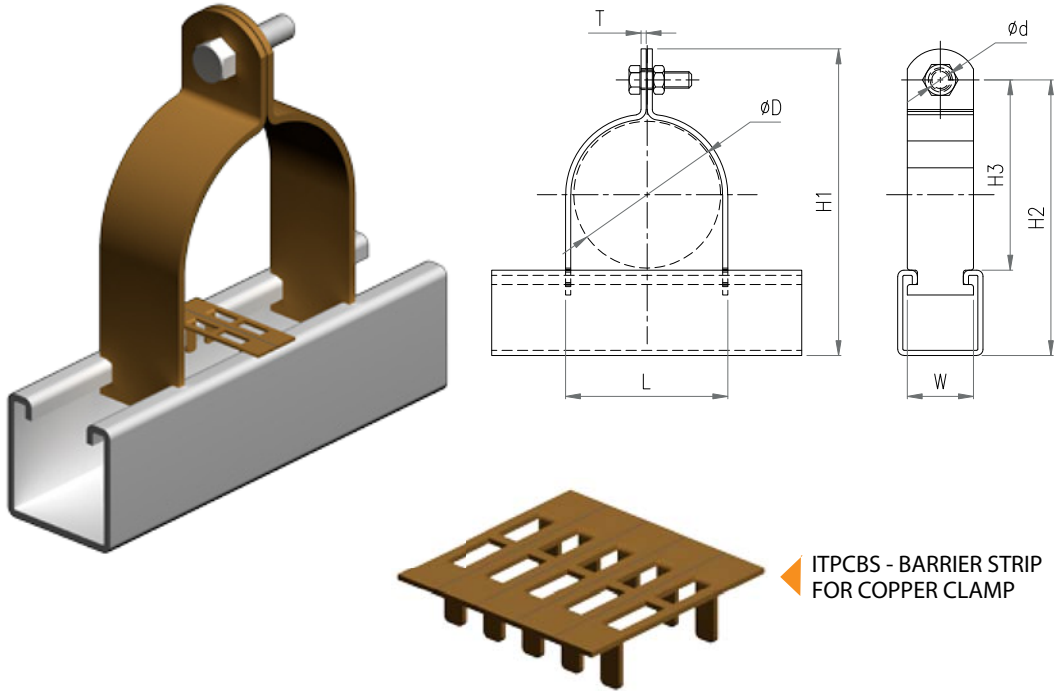

PIPE SUPPORTS

2 PIECE PIPE CLAMPS

ORDERING CODE

PART NO	PIPE SIZE	DIMENSION	Box Qty
ITPC08H	8CU	32 X 1.6	200
ITPC11H	11CU	32 X 1.6	200
ITPC14H	14CU	32 X 1.6	100
ITPC17H	17CU	32 X 1.6	100
ITPC19H	19CU	32 X 1.6	100
ITPC21H	15NB	32 X 1.6	100
ITPC22H	22	32 X 1.6	100
ITPC25H	25CU	32 X 1.6	100
ITPC27H	20NB	32 X 1.6	100
ITPC29H	29NS	32 X 2.0	100
ITPC32H	32CU	32 X 2.0	100
ITPC35H	25NB	32 X 2.0	100
ITPC38H	40CU	32 X 2.0	100
ITPC43H	32NB	32 X 2.0	100
ITPC49H	40NB	32 X 2.0	100
ITPC51H	50CU	32 X 2.5	100
ITPC54H	54NS	32 X 2.5	100

NOTE: Non Standard finish are available upon request and are made-to-order. They cannot be returned once the order is processed.

PIPE SUPPORTS

2 PIECE PIPE CLAMPS

PART NO	PIPE SIZE	DIMENSION	Box Qty
ITPC114H	100NB	32 X 2.5	25
ITPC117H	117NS	32 X 2.5	25
ITPC121H	121NS	32 X 2.5	25
ITPC127H	125CU	32 X 2.5	25
ITPC133H	133NS	32 X 2.5	25
ITPC140H	125NB	32 X 2.5	25
ITPC146H	146NS	32 X 2.5	25
ITPC152H	152CU	32 X 2.5	25
ITPC159H	159NS	32 X 2.5	25
ITPC165H	150NB	32 X 2.5	25
ITPC171H	171NS	32 X 2.5	25
ITPC178H	178NS	32 X 2.5	25

PART NO	PIPE SIZE	DIMENSION	Box Qty
ITPC191H	190NS	32 X 2.5	25
ITPC203H	200CU	32 X 2.5	25
ITPC220H	200NB	32 X 2.5	25
ITPC228H	228NS	32 X 2.5	25
ITPC240H	240NS	32 X 2.5	25
ITPC252H	252CU	32 X 2.5	25
ITPC268H	268NS	32 X 2.5	25
ITPC275H	250NB	32 X 2.5	25
ITPC302H	300CU	32 X 2.5	25
ITPC315H	315NS	32 X 2.5	25
ITPC324H	300NB	32 X 2.5	25

NOTE: Non Standard finish are available upon request and are made-to-order. They cannot be returned once the order is processed.

PIPE SUPPORTS

2 PIECE PIPE CLAMPS

ITPCBS - BARRIER STRIP FOR COPPER CLAMP

PART NO	PIPE SIZE	Box Qty
ITPC015PB	15CU	100
ITPC020PB	20CU	100
ITPC025PB	25CU	100
ITPC032PB	32CU	100
ITPC040PB	40CU	100
ITPC050PB	50CU	25
ITPC065PB	65CU	25
ITPC080PB	80CU	25
ITPC100PB	100CU	25
ITPC125PB	125CU	25
ITPC150PB	150CU	25
ITPC200PB	200CU	25