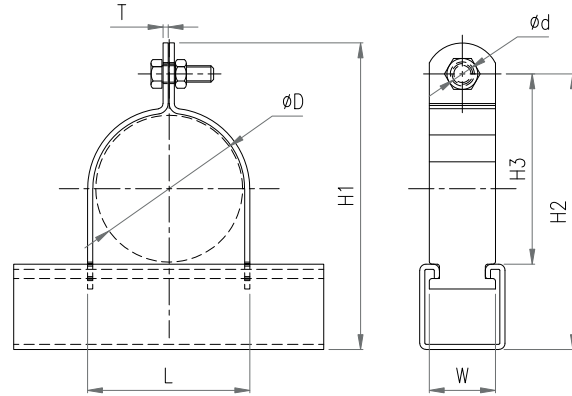

PIPE SUPPORTS

2 PIECE PIPE CLAMPS

ORDERING CODE

PART NO	PIPE SIZE	DIMENSION	Box Qty
ITPC08H	8CU	32 X 1.6	200
ITPC11H	11CU	32 X 1.6	200
ITPC14H	14CU	32 X 1.6	100
ITPC17H	17CU	32 X 1.6	100
ITPC19H	19CU	32 X 1.6	100
ITPC21H	15NB	32 X 1.6	100
ITPC22H	22	32 X 1.6	100
ITPC25H	25CU	32 X 1.6	100
ITPC27H	20NB	32 X 1.6	100
ITPC29H	29NS	32 X 2.0	100
ITPC32H	32CU	32 X 2.0	100
ITPC35H	25NB	32 X 2.0	100
ITPC38H	40CU	32 X 2.0	100
ITPC43H	32NB	32 X 2.0	100
ITPC49H	40NB	32 X 2.0	100
ITPC51H	50CU	32 X 2.5	100
ITPC54H	54NS	32 X 2.5	100

PART NO	PIPE SIZE	DIMENSION	Box Qty
ITPC57H	57NS	32 X 2.5	100
ITPC60H	50NB	32 X 2.5	100
ITPC64H	65CU	32 X 2.5	100
ITPC67H	67NS	32 X 2.5	100
ITPC70H	70NS	32 X 2.5	100
ITPC73H	65NB	32 X 2.5	100
ITPC76H	65NB/80CU	32 X 2.5	100
ITPC79H	79NS	32 X 2.5	100
ITPC83H	83NS	32 X 2.5	100
ITPC86H	86NS	32 X 2.5	100
ITPC89H	80NB	32 X 2.5	100
ITPC92H	92NS	32 X 2.5	100
ITPC95H	95NS	32 X 2.5	100
ITPC98H	98NS	32 X 2.5	100
ITPC102H	102CU	32 X 2.5	100
ITPC105H	105NS	32 X 2.5	100
ITPC108H	108NS	32 X 2.5	100

NOTE: Non Standard finish are available upon request and are made-to-order. They cannot be returned once the order is processed.

PIPE SUPPORTS

2 PIECE PIPE CLAMPS

PART NO	PIPE SIZE	DIMENSION	Box Qty
ITPC114H	100NB	32 X 2.5	25
ITPC117H	117NS	32 X 2.5	25
ITPC121H	121NS	32 X 2.5	25
ITPC127H	125CU	32 X 2.5	25
ITPC133H	133NS	32 X 2.5	25
ITPC140H	125NB	32 X 2.5	25
ITPC146H	146NS	32 X 2.5	25
ITPC152H	152CU	32 X 2.5	25
ITPC159H	159NS	32 X 2.5	25
ITPC165H	150NB	32 X 2.5	25
ITPC171H	171NS	32 X 2.5	25
ITPC178H	178NS	32 X 2.5	25

PART NO	PIPE SIZE	DIMENSION	Box Qty
ITPC191H	190NS	32 X 2.5	25
ITPC203H	200CU	32 X 2.5	25
ITPC220H	200NB	32 X 2.5	25
ITPC228H	228NS	32 X 2.5	25
ITPC240H	240NS	32 X 2.5	25
ITPC252H	252CU	32 X 2.5	25
ITPC268H	268NS	32 X 2.5	25
ITPC275H	250NB	32 X 2.5	25
ITPC302H	300CU	32 X 2.5	25
ITPC315H	315NS	32 X 2.5	25
ITPC324H	300NB	32 X 2.5	25