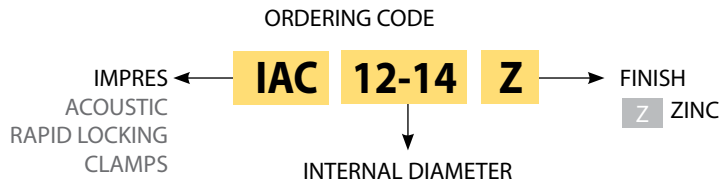

## ACOUSTIC RAPID LOCKING CLAMPS

PART NO	SIZE	W X T	COPPER PIPE	STEEL PIPE	PRESSURE PVC PIPE	DWV PIPE	HDPE PIPE	PP_R PIPE	BOX QTY	
IAC12-14Z	1/4	20 x 1.5	15CU				-	-	150	Single Screw Hinged Acoustic Pipe Clamp with Rubber Lining
IAC15-19Z	3/8		20CU				20HDPE	-	150	
IAC20-23Z	1/2			15NB	15NB		-	-	100	
IAC25-28Z	3/4		25CU	20NB	20NB		25HDPE	25mm	100	
IAC32-35Z	1		32CU	25NB	25NB		32HDPE	32mm	100	
IAC40-46Z	1 1/4		40CU	32NB	32NB	32PVC	40HDPE	40mm	50	
IAC48-53Z	1 1/2	20 x 2.0	50CU	40NB	40NB	50PVC	50HDPE	50mm	50	
IAC54-58Z	-		-	-	-		56HDPE	-	50	
IAC59-62Z	2		-	40NB	40NB		-	-	50	
IAC63-67Z	-		65CU	-	-		65HDPE	63mm	50	
IAC70-73Z	-		-	-	-		-	-	50	
IAC74-80Z	2 1/2		80CU	65NB	65NB		80HDPE	75mm	50	
IAC83-91Z	3	-	80NB	80NB	80PVC	90HDPE	90mm	50		
IAC101-106Z	-	23 x 2.5	100CU	-	-		-	-	25	
IAC108-114Z	4		-	100NB	100NB	100PVC	100HDPE	110mm	25	
IACD125Z	-		125CU	-	-	-	125HDPE	125mm	25	
IACD131-135Z	-		-	-	-	-			25	
IACD136-139Z	-		-	-	-	-			25	
IACD140-144Z	5		-	125NB	125NB	-			25	
IACD159-163Z	-	-	-	150NB	150PVC	150HDPE	160mm	20		
IACD165-169Z	6	-	150NB	-	-			20		

NOTE: Non Standard finish are available upon request and are made-to-order. They cannot be returned once the order is processed.