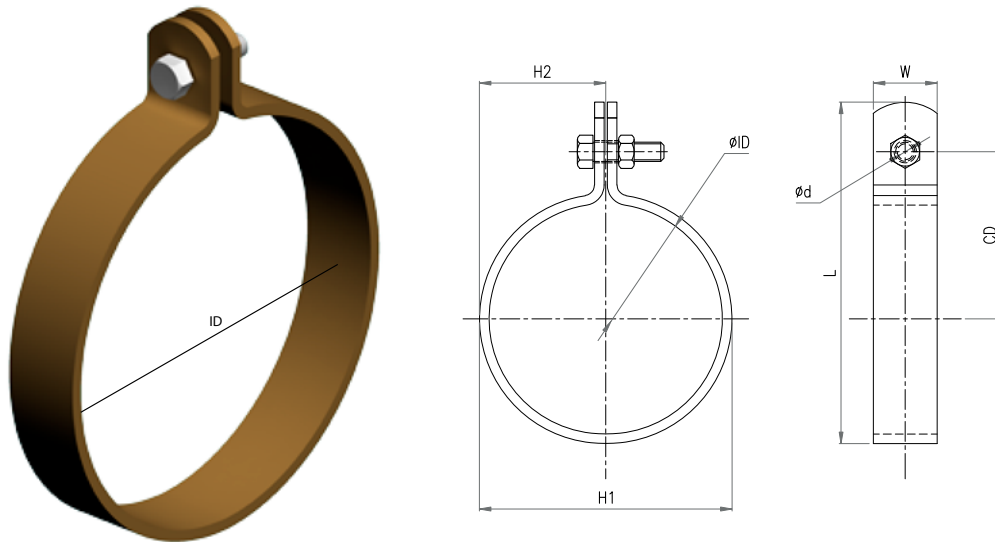

PIPE SUPPORTS

BAND CLAMPS

FOR COPPER PIPES

PART NO	PIPE SIZE	INTERNAL DIMENSION	DIMENSION	BOLT DIMENSION	BOXED QTY
IBC128-015PB	15CU	12.7	25 x 1.0	M6 X 25	100
IBC128-020PB	20CU	20	25 x 1.0	M6 X 25	100
IBC128-025PB	25CU	25	25 x 1.0	M6 X 25	100
IBC128-032PB	32CU	32	25 x 1.2	M6 X 25	50
IBC128-038PB	40CU	38	25 x 1.2	M8 X 25	50
IBC128-051PB	50CU	51	25 x 1.2	M8 X 25	50
IBC128-064PB	65CU	64	25 x 1.2	M8 X 25	50
IBC128-076PB	80CU	76	32 x 1.6	M8 X 25	50
IBC128-102PB	100CU	102	32 x 1.6	M8 X 25	25
IBC128-127PB	125CU	127	32 x 1.6	M10 X 25	25
IBC128-152PB	150CU	152	40 x 3.0	M12 X 45	-
IBC128-203PB	200CU	203	40 x 3.0	M12 X 45	-