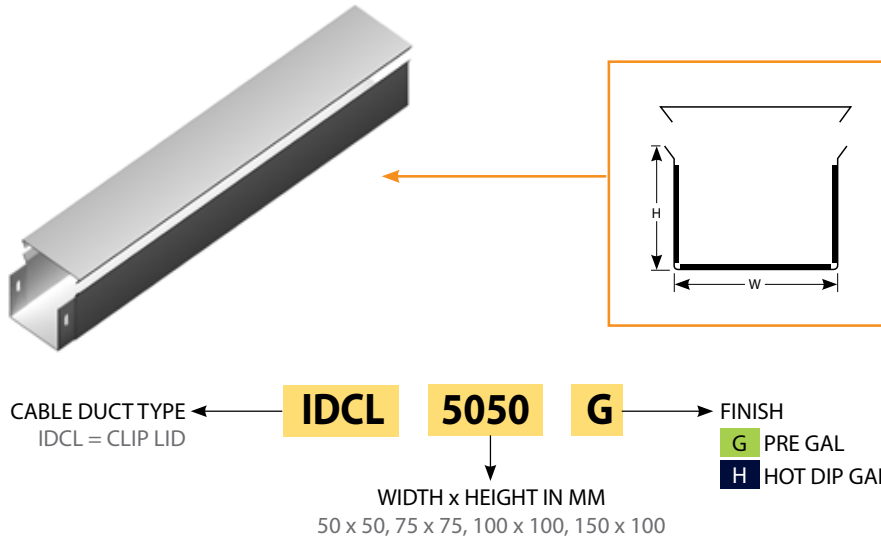

TRAY SYSTEMS

CABLE DUCT

- Supplied in standard length of 2.4m
- Joining screws(IPS610Z) and nuts (IFN6Z) are INCLUDED.
- Please call to discuss other sizes.

CABLE DUCT - CLIP LID

CABLE DUCT - SCREW LID

TRAY SYSTEMS

CABLE DUCT ACCESSORIES

- Supplied in standard length of 2.4m
- Joining screws (IPS610Z) and nuts (IFN6Z) are INCLUDED.
- Please call to discuss other sizes.

COMBINATION BEND / RISER

Ordering Code	Width (W)	Height (H)	Width (W1)
IDCB5050	50	50	167
IDCB7575	75	75	192
IDCB100100	100	100	217
IDCB150100	150	100	267
IDCB150150	150	150	317

- Supplied in standard length of 2.4m
- Joining screws (IPS610Z) and nuts (IFN6Z) are INCLUDED.
- Please call to discuss other sizes.

CABLE DUCT CROSS

Ordering Code	Width (W)	Height (H)	Width (W1)
IDCC5050	50	50	167
IDCC7575	75	75	192
IDCC100100	100	100	217
IDCC150100	150	100	267

CABLE DUCT TYPE
IDCEC = CABLE DUCT END CAP

IDCEC 5050 G

FINISH

G PRE GAL
H HOT DIP GAL

WIDTH x HEIGHT IN MM
50 x 50, 75 x 75, 100 x 100, 150 x 100

TRAY SYSTEMS

CABLE DUCT ACCESSORIES

- Supplied in standard length of 2.4m
- Joining screws(IPS610Z) and nuts (IFN6Z) are INCLUDED.
- Please call to discuss other sizes.