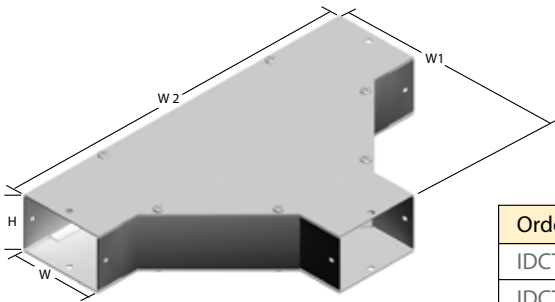

CABLE DUCT ACCESSORIES

- Supplied in standard length of 2.4m
- Joining screws (IPS610Z) and nuts (IFN6Z) are INCLUDED.
- Please call to discuss other sizes.

COMBINATION BEND / RISER

Ordering Code	Width (W)	Height (H)	Width (W1)
IDCB5050	50	50	167
IDCB7575	75	75	192
IDCB100100	100	100	217
IDCB150100	150	100	267
IDCB150150	150	150	317

CABLE DUCT TEE

Ordering Code	Width (W)	Height (H)	Width (W1)	Width (W2)
IDCT5050	50	50	167	287
IDCT7575	75	75	192	312
IDCT100100	100	100	217	337
IDCT150100	150	100	267	387

TRAY SYSTEMS

CABLE DUCT ACCESSORIES

- Supplied in standard length of 2.4m
- Joining screws (IPS610Z) and nuts (IFN6Z) are INCLUDED.
- Please call to discuss other sizes.

CABLE DUCT CROSS

Ordering Code	Width (W)	Height (H)	Width (W1)
IDCC5050	50	50	167
IDCC7575	75	75	192
IDCC100100	100	100	217
IDCC150100	150	100	267

CABLE DUCT TYPE
IDCC = CABLE DUCT CROSS

IDCC 5050 G

FINISH

G PRE GAL
H HOT DIP GAL

WIDTH x HEIGHT IN MM
50 x 50, 75 x 75, 100 x 100, 150 x 100

CABLE DUCT END CAP

Ordering Code	Width (W)	Height (H)	Width (W1)	Width (W2)
IDCEC5050	50	50	167	287
IDCEC7575	75	75	192	312
IDCEC100100	100	100	217	337
IDCEC150100	150	100	267	387