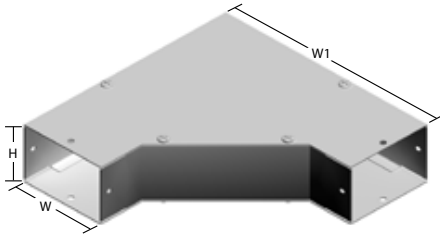

TRAY SYSTEMS

CABLE DUCT

- Supplied in standard length of 2.4m
- Joining screws(IPS610Z) and nuts (IFN6Z) are INCLUDED.
- Please call to discuss other sizes.

CABLE DUCT - CLIP LID

CABLE DUCT - SCREW LID

TRAY SYSTEMS

CABLE DUCT ACCESSORIES

- Supplied in standard length of 2.4m
- Joining screws (IPS610Z) and nuts (IFN6Z) are INCLUDED.
- Please call to discuss other sizes.

COMBINATION BEND / RISER

Ordering Code	Width (W)	Height (H)	Width (W1)
IDCB5050	50	50	167
IDCB7575	75	75	192
IDCB100100	100	100	217
IDCB150100	150	100	267
IDCB150150	150	150	317

- Supplied in standard length of 2.4m
- Joining screws (IPS610Z) and nuts (IFN6Z) are INCLUDED.
- Please call to discuss other sizes.

CABLE DUCT CROSS

Ordering Code	Width (W)	Height (H)	Width (W1)
IDCC5050	50	50	167
IDCC7575	75	75	192
IDCC100100	100	100	217
IDCC150100	150	100	267

CABLE DUCT TYPE
IDCC = CABLE DUCT CROSS

IDCC 5050 G

FINISH

G PRE GAL
H HOT DIP GAL

WIDTH x HEIGHT IN MM
50 x 50, 75 x 75, 100 x 100, 150 x 100

CABLE DUCT END CAP

Ordering Code	Width (W)	Height (H)	Width (W1)	Width (W2)
IDCEC5050	50	50	167	287
IDCEC7575	75	75	192	312
IDCEC100100	100	100	217	337
IDCEC150100	150	100	267	387