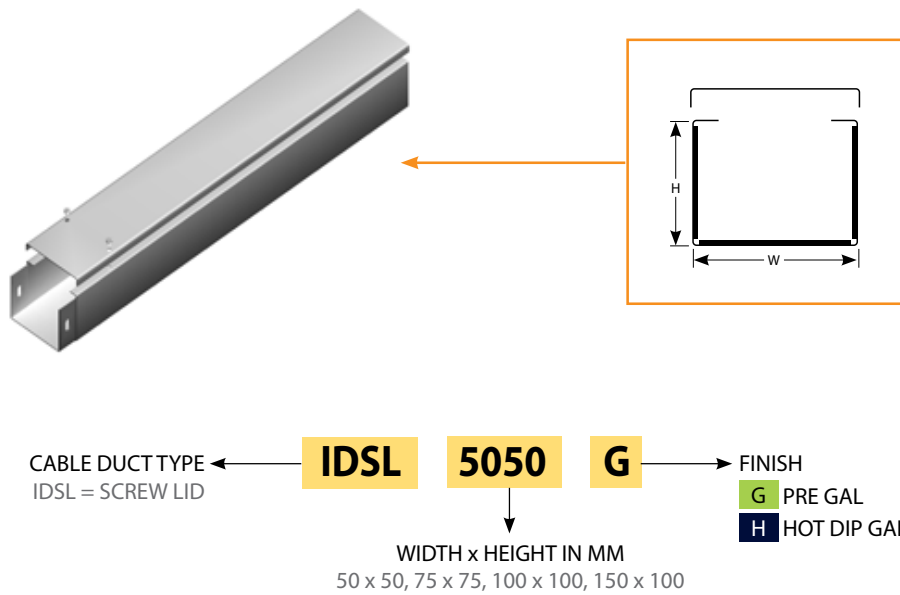

TRAY SYSTEMS

CABLE DUCT

- Supplied in standard length of 2.4m
- Joining screws(IPS610Z) and nuts (IFN6Z) are INCLUDED.
- Please call to discuss other sizes.

CABLE DUCT - CLIP LID

CABLE DUCT - SCREW LID

TRAY SYSTEMS

CABLE DUCT ACCESSORIES

- Supplied in standard length of 2.4m
- Joining screws (IPS610Z) and nuts (IFN6Z) are INCLUDED.
- Please call to discuss other sizes.

COMBINATION BEND / RISER

Ordering Code	Width (W)	Height (H)	Width (W1)
IDCB5050	50	50	167
IDCB7575	75	75	192
IDCB100100	100	100	217
IDCB150100	150	100	267
IDCB150150	150	150	317

- Supplied in standard length of 2.4m
- Joining screws (IPS610Z) and nuts (IFN6Z) are INCLUDED.
- Please call to discuss other sizes.

CABLE DUCT CROSS

Ordering Code	Width (W)	Height (H)	Width (W1)
IDCC5050	50	50	167
IDCC7575	75	75	192
IDCC100100	100	100	217
IDCC150100	150	100	267

CABLE DUCT TYPE
IDCEC = CABLE DUCT END CAP

IDCEC 5050 G

FINISH

G PRE GAL
H HOT DIP GAL

WIDTH x HEIGHT IN MM
50 x 50, 75 x 75, 100 x 100, 150 x 100

TRAY SYSTEMS

CABLE DUCT ACCESSORIES

- Supplied in standard length of 2.4m
- Joining screws(IPS610Z) and nuts (IFN6Z) are INCLUDED.
- Please call to discuss other sizes.