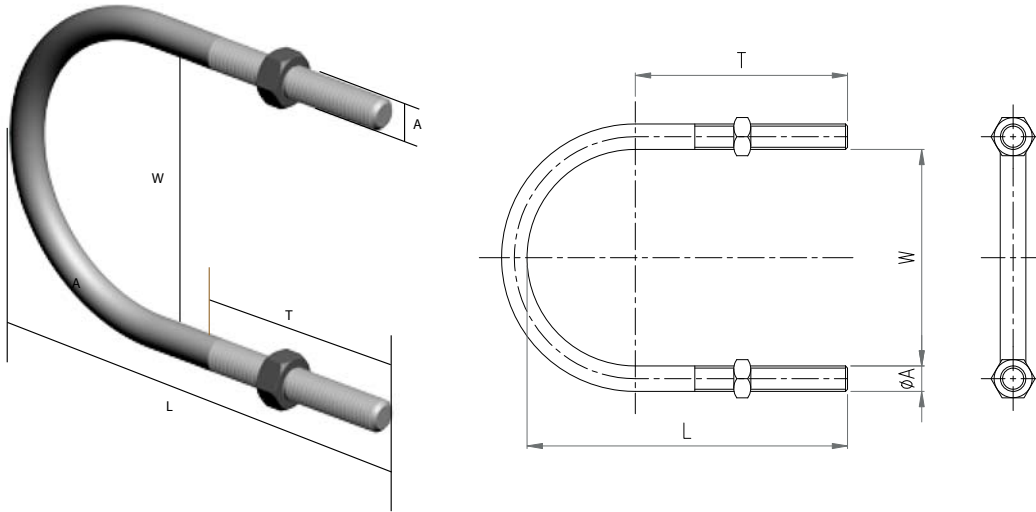

PIPE SUPPORTS

U - BOLT

ORDERING CODE

IMPRES "U" BOLT ← **IUB14 21 H** → FINISH **H** HOT DIP GAL

↓
WIDTH IN MM

PART NO	PIPE SIZE	A	W	L	T	BOX QTY
IUB14-021H	15NB	M10	21	65	50	25
IUB14-027H	20NB	M10	27	77	50	50
IUB14-034H	25NB	M10	34	85	50	20
IUB14-043H	32NB	M10	43	93	50	20
IUB14-048H	40NB	M10	48	100	50	20
IUB14-060H	50NB	M10	60	110	50	25
IUB14-076H	65NB	M12	76	127	50	25
IUB14-089H	80NB	M12	89	140	50	20
IUB14-115H	100NB	M12	115	165	50	20
IUB14-140H	125NB	M12	140	190	50	25
IUB14-168H	150NB	M12	168	220	50	20
IUB14-219H	200NB	M16	219	295	75	10
IUB14-273H	250NB	M20	273	370	100	10
IUB14-324H	300NB	M20	324	420	100	5
IUB14-356H	350NB	M20	356	455	100	5
IUB14-406H	400NB	M20	406	505	100	-
IUB14-457H	450NB	M24	457	555	100	-
IUB14-508H	500NB	M24	508	605	100	-
IUB14-610H	600NB	M24	610	710	100	-

NOTE: Non Standard finish are available upon request and are made-to-order. They cannot be returned once the order is processed.